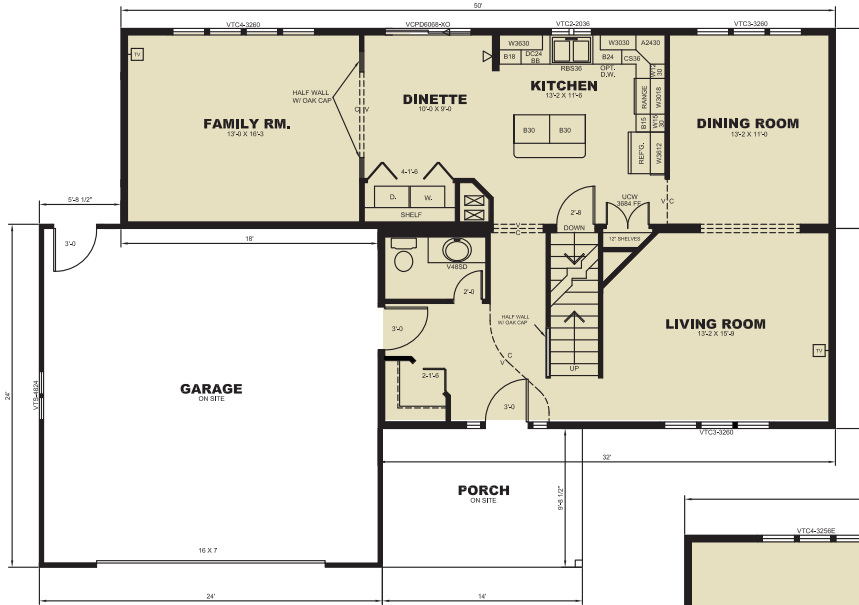

# Breckenridge

Two Story  
 4TS2850-32  
 Dimensions: 28' x 50'  
 Square Footage: 2,296  
 Bedrooms: 4  
 Bath: 2.5

## Main Floor

## Second Floor